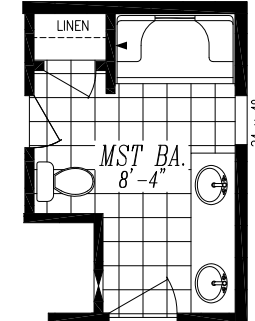

MAJESTIC COLLECTION
"THE BACHELOR" 9599-S
 26'-8" x 48'-0" APPROX. 1,276 SQ. FT.

*OPT. 60" SHOWER W/
 LINEN CLOSET.*