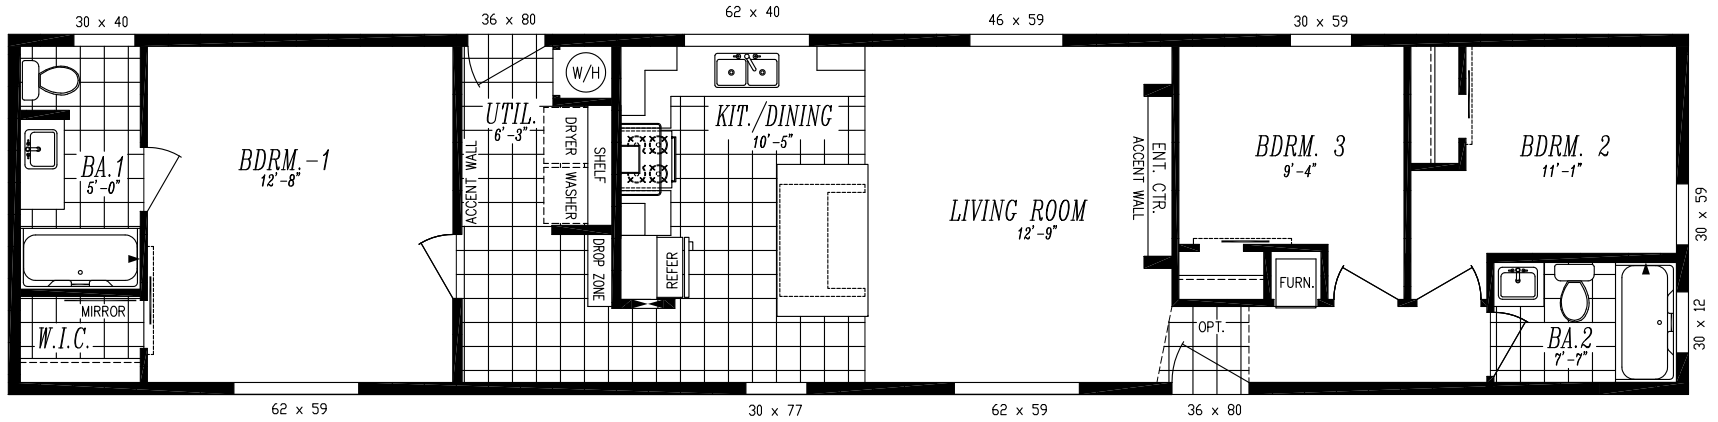

DESERT MANOR

"SONORAN" 5570
 15'-0" x 70'-0"
 APPROX. 1,050 SQ. FT.

OPT. 48x72 TILE SHOWER