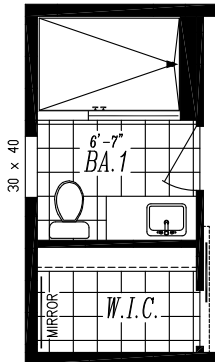

DESERT MANOR

"SONORAN" 5570
 15'-0" x 70'-0"
 APPROX. 1,050 SQ. FT.

OPT. 48x72 TILE SHOWER