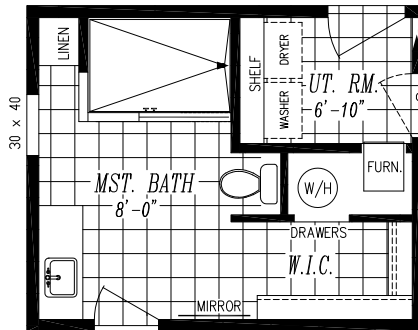

DESERT MANOR

"SAHARA" 5501

26'-8" x 44'-0" Approx. 1,173 SQ. FT.

Optional 48x72 tile shower

Dual sink opt.