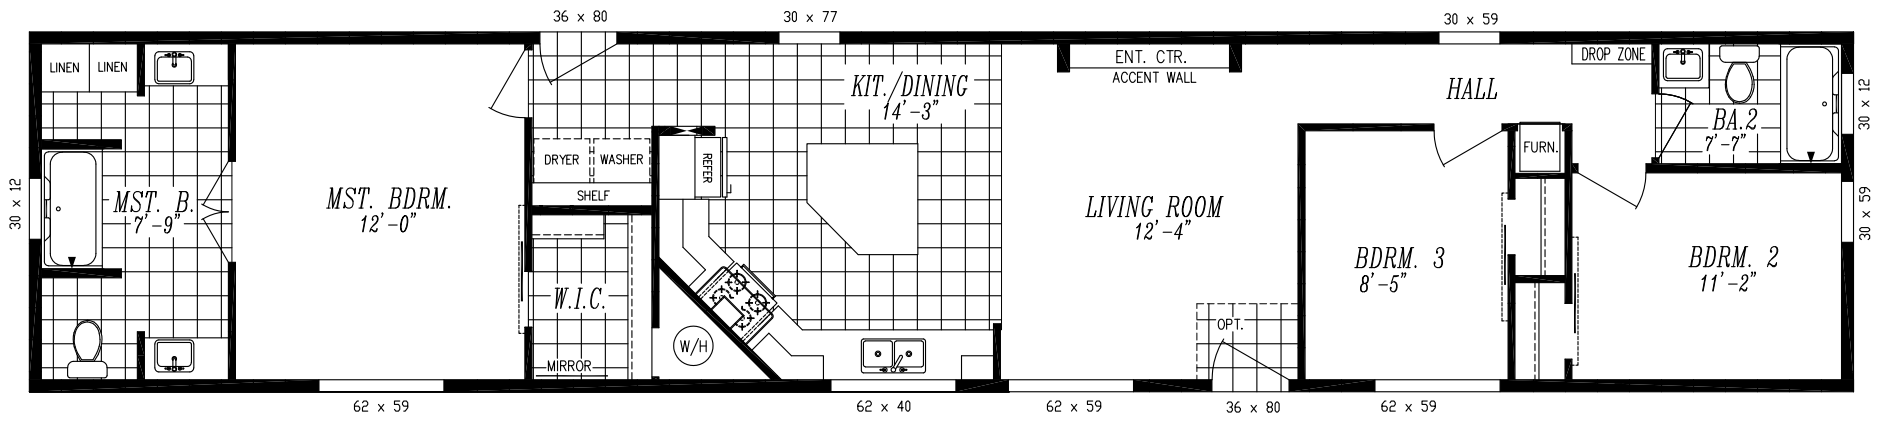

DESERT MANOR
"KALAHARI" 5576
15'-0" x 76'-0"
APPROX. 1,140 SQ. FT.

Opt. 48x72 tiled shower

Dual sink opt.