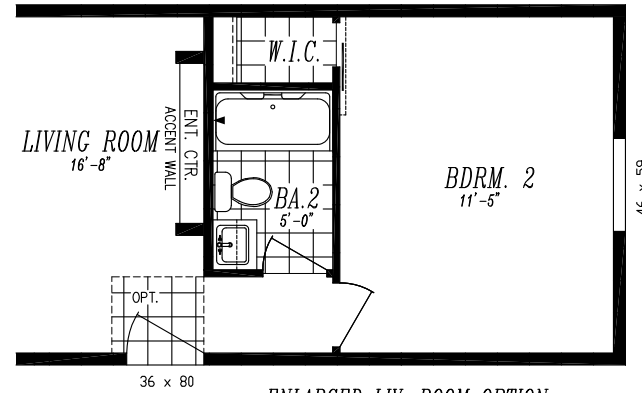

DESERT MANOR
 "GREAT BASIN" 5572
 15'-0" x 72'-0"
 APPROX. 1,080 SQ. FT.

OPT. 48x72 TILE SHOWER

ENLARGED LIV. ROOM OPTION