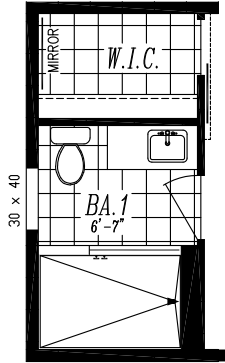

DESERT MANOR
 "GREAT BASIN" 5572
 15'-0" x 72'-0"
 APPROX. 1,080 SQ. FT.

OPT. 48x72 TILE SHOWER

ENLARGED LIV. ROOM OPTION