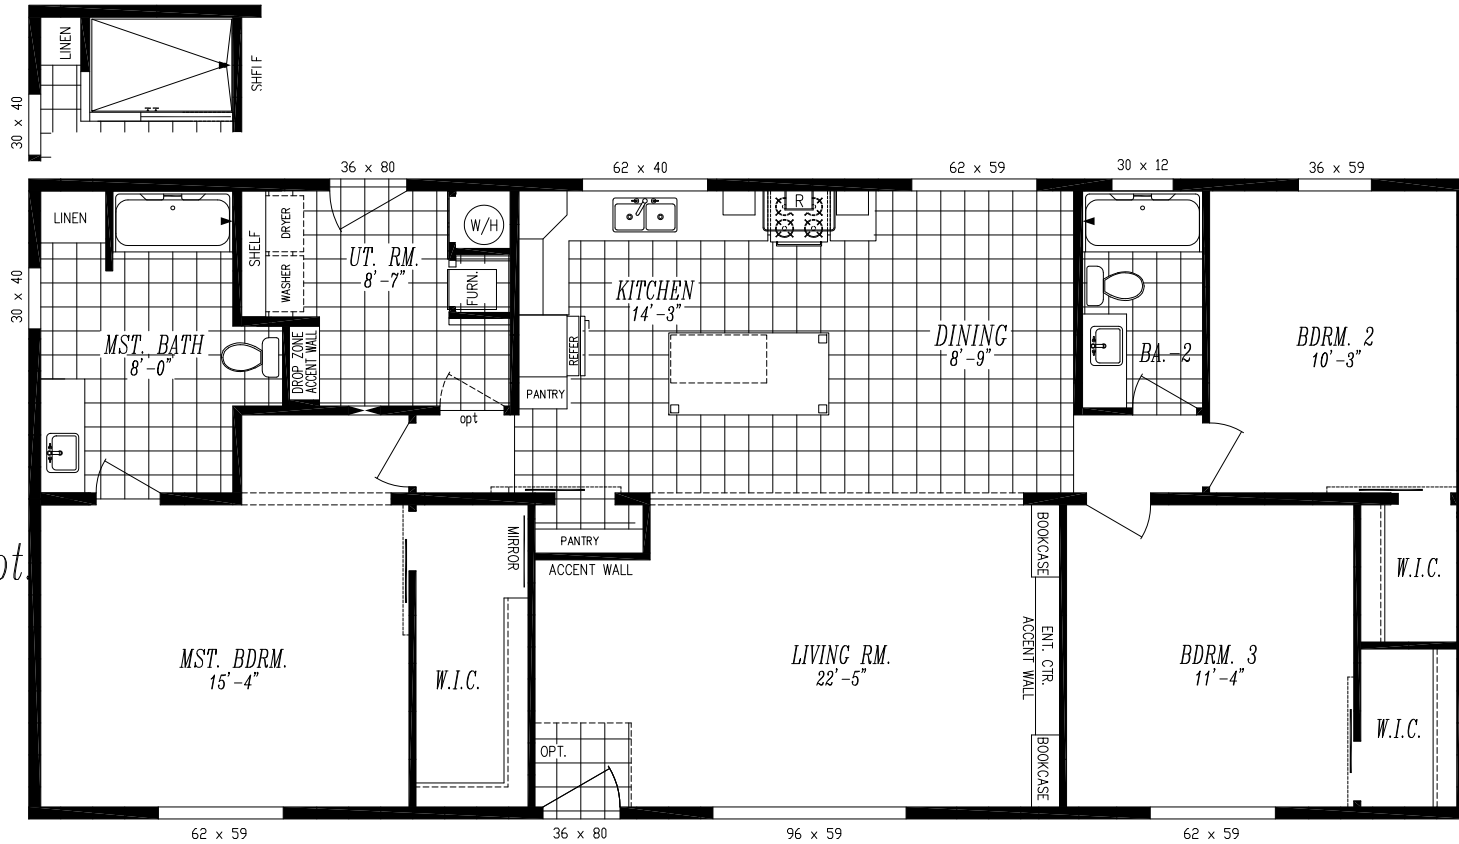

DESERT MANOR

"GIBSON" 5506

26'-8" x 60'-0" Approx. 1,600 SQ. FT.

Opt. 48x72 tiled shower

Dual sink opt.