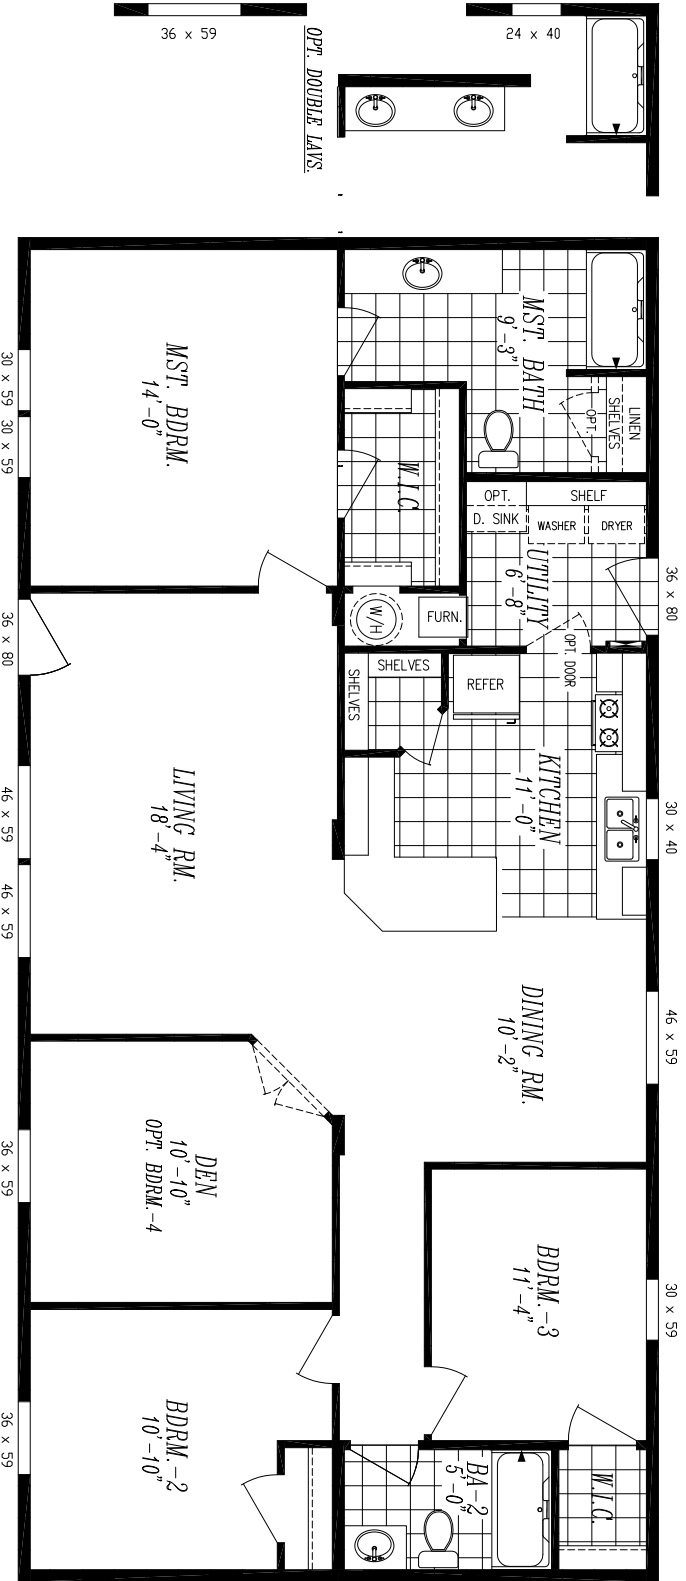

# CORNERSTONE COLLECTION

"ALDERWOOD" #2856 A

26'-8" x 56'-0"

APPROX. 1,493 SQ. FT.

72" x 80" SLIDING  
GLASS DOOR

36 x 59

24 x 40

46 x 40

OPT. DLX. MST. BATH

OPT. BDRM-4