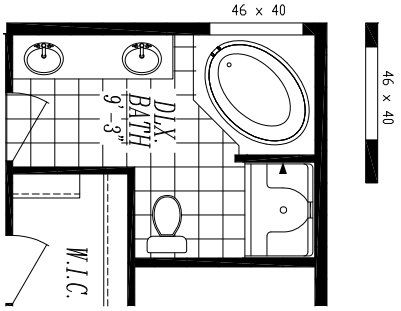

# CORNERSTONE COLLECTION

"ALDERWOOD" #2856 A

26'-8" x 56'-0"

APPROX. 1,493 SQ. FT.

72" x 80" SLIDING  
GLASS DOOR

36 x 59

24 x 40

46 x 40

OPT. DLX. MST. BATH

OPT. BDRM-4