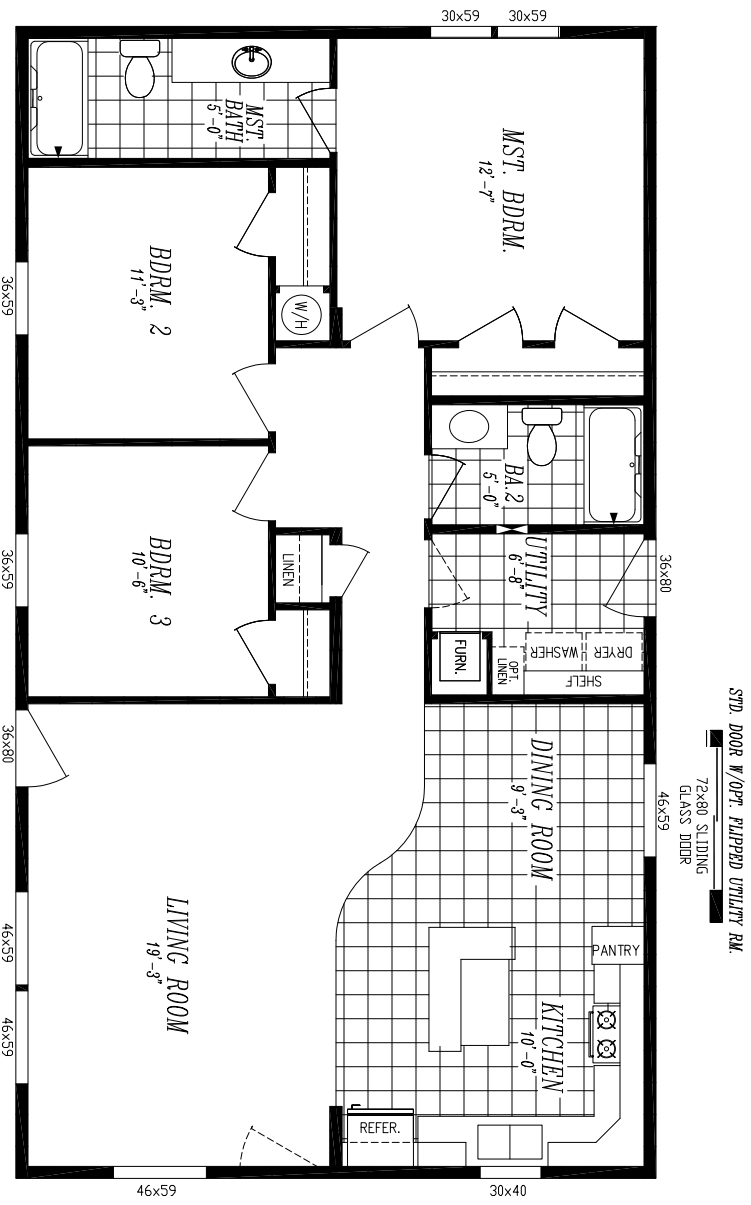

CORNERSTONE COLLECTION

"MESA VERDE" #2848-C

26'-8" x 48'-0"

With Opt. Porch x 56'-0"

APPROX. 1,280 SQ. FT.

OPT. DBL. LAVS.