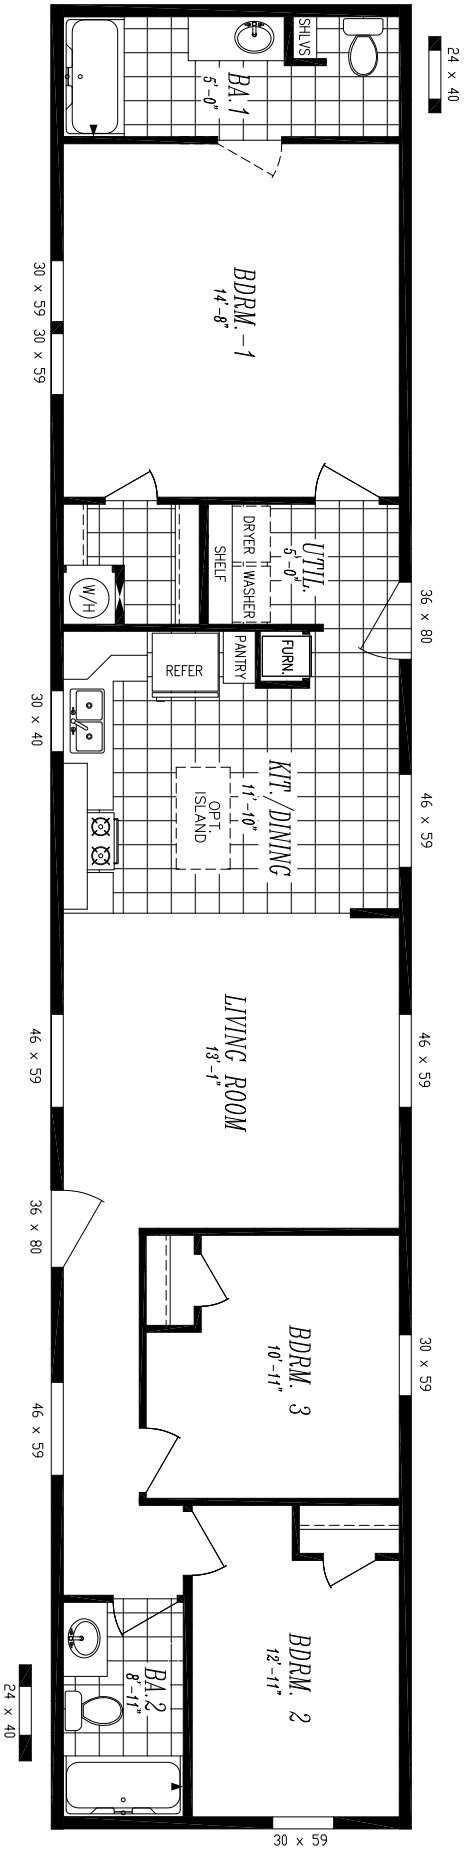

CORNERSTONE COLLECTION

"CHESTNUT RIDGE" #1576-A

15'-0" x 76'-0"

APPROX. 1,140 SQ. FT.

OPT. LUXURY BATH

OPT. REMOVE BDRM. 3
FOR LARGER LIVING