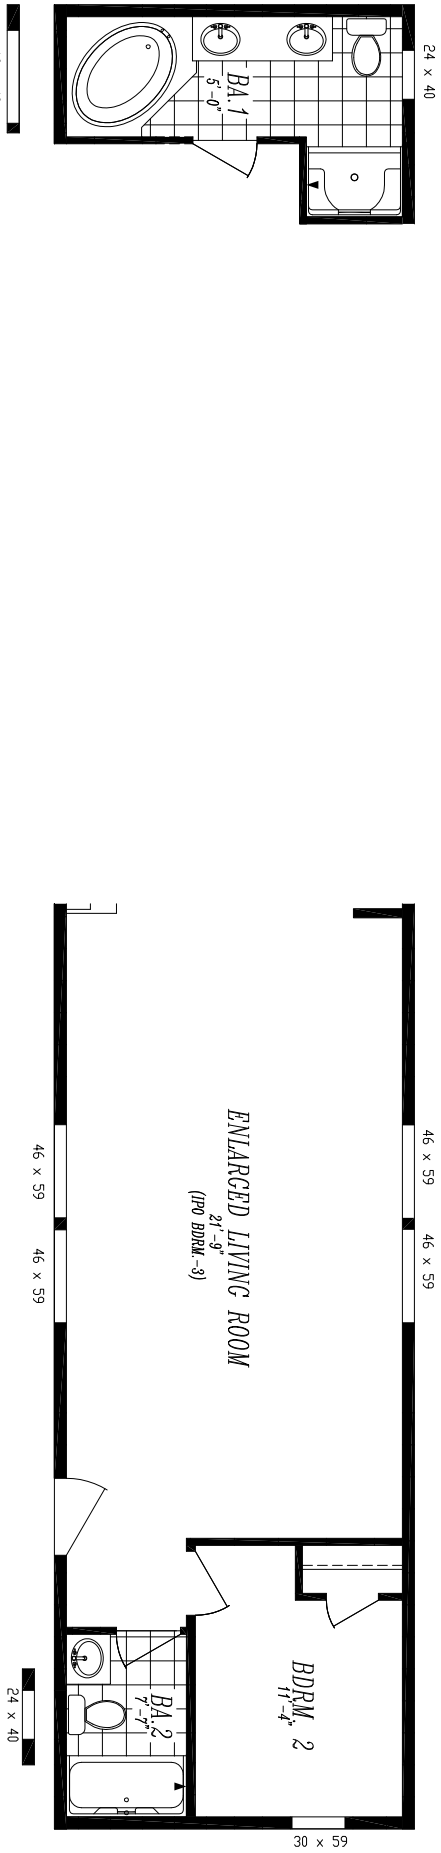

CORNERSTONE COLLECTION

"CHESTNUT RIDGE" #1576-A

15'-0" x 76'-0"

APPROX. 1,140 SQ. FT.

OPT. LUXURY BATH

OPT. REMOVE BDRM. 3
FOR LARGER LIVING