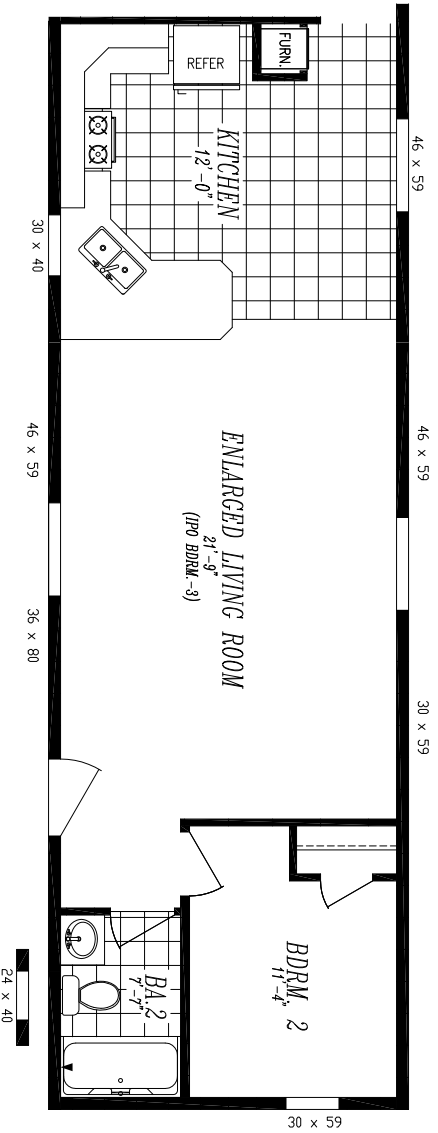

# CORNERSTONE COLLECTION

"EL DORADO" #1568A

15'-0" x 68'-0"

APPROX. 1,020 SQ. FT.

OPT. DLX.  
MST. BATH

OPT. KITCHEN

OPT. REMOVE BDRM. 3  
FOR LARGER LIVING