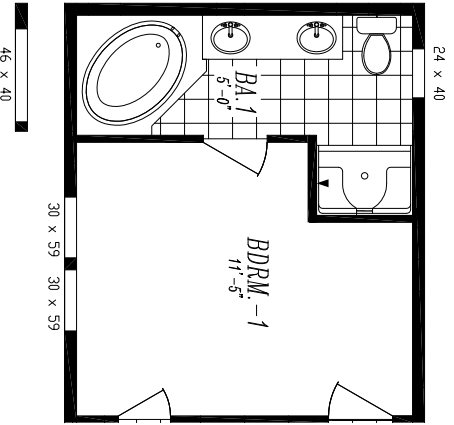

# CORNERSTONE COLLECTION

"EL DORADO" #1568A

15'-0" x 68'-0"

APPROX. 1,020 SQ. FT.

OPT. DLX.  
MST. BATH

OPT. KITCHEN

OPT. REMOVE BDRM. 3  
FOR LARGER LIVING