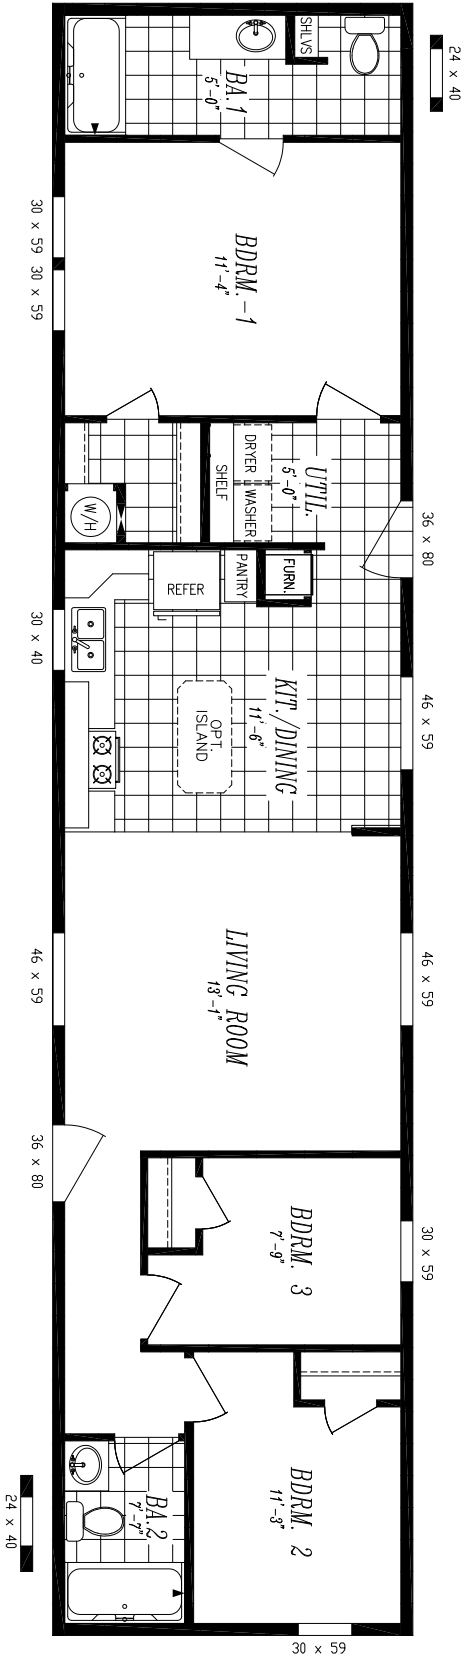

# CORNERSTONE COLLECTION

"EL DORADO" #1568A

15'-0" x 68'-0"

APPROX. 1,020 SQ. FT.

OPT. DLX.  
MST. BATH

OPT. KITCHEN

OPT. REMOVE BDRM. 3  
FOR LARGER LIVING