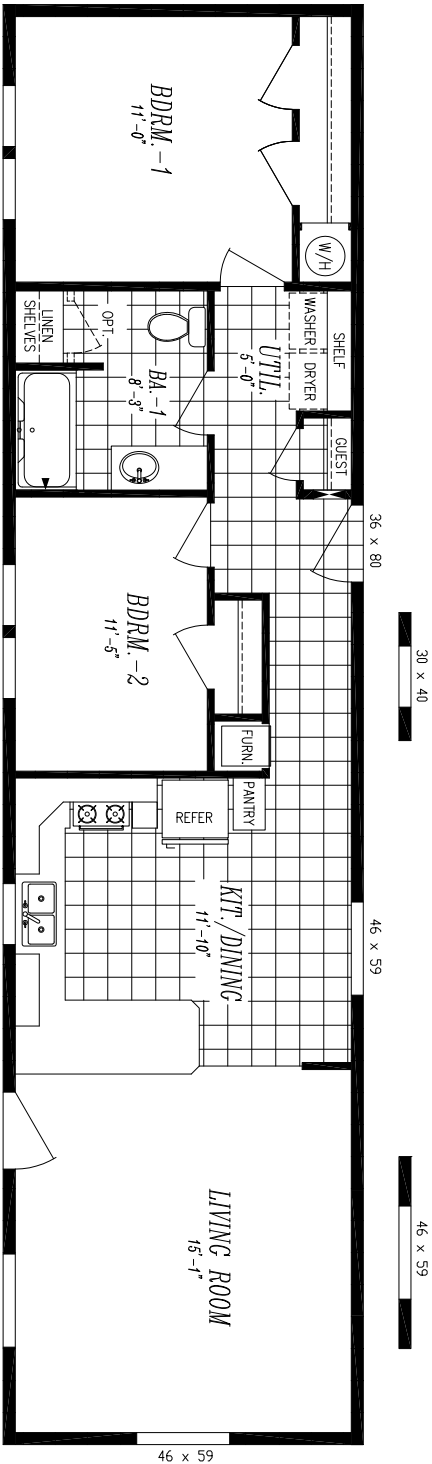

# CORNERSTONE COLLECTION

"VINTAGE MANOR" #1560B

15'-0" x 60'-0"

APPROX. 900 SQ. FT.

OPTION PORCH

OPT. MST. BATH  
 (ADDS 5'-4" TO HOME)  
 15'-0" x 65'-4"  
 APPROX. 980 SQ. FT.