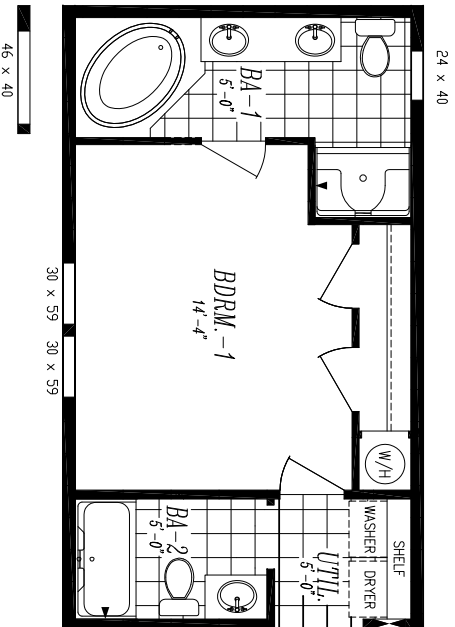

# CORNERSTONE COLLECTION

"VINTAGE MANOR" #1560B

15'-0" x 60'-0"

APPROX. 900 SQ. FT.

OPTION PORCH

OPT. MST. BATH  
 (ADDS 5'-4" TO HOME)  
 15'-0" x 65'-4"  
 APPROX. 980 SQ. FT.