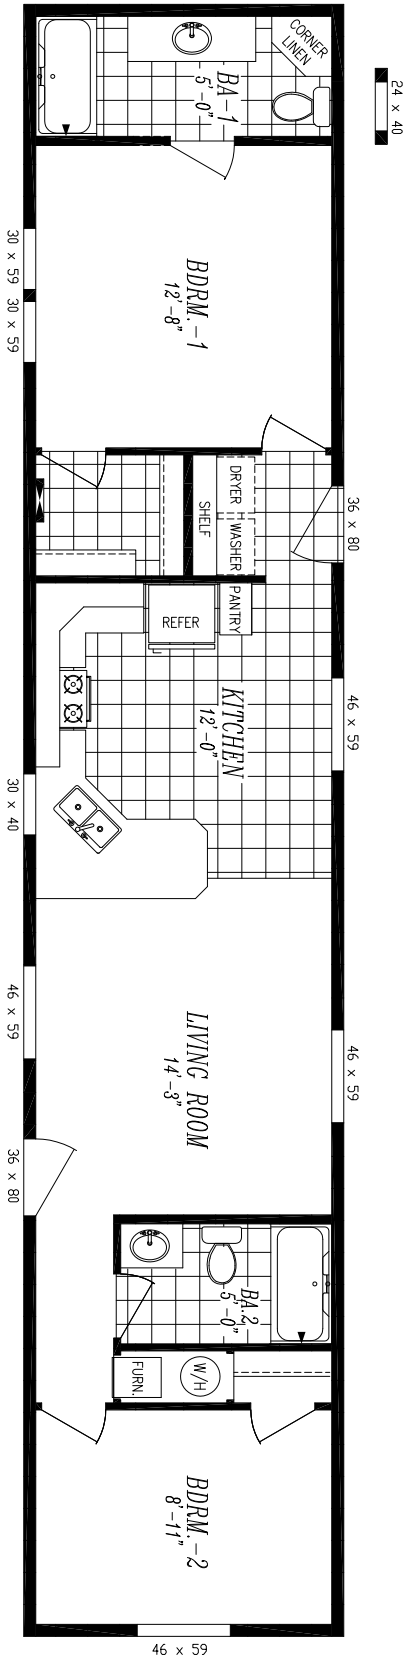

CORNERSTONE COLLECTION

"BEDFORD" #1468A

13'-4" x 68'-0"

APPROX. 906 SQ. FT.

OPT. DLX. MAST.
BATH