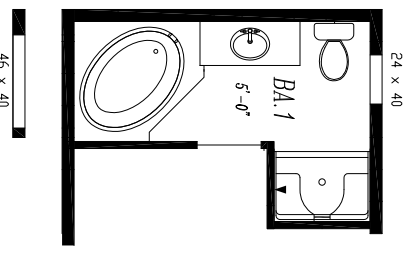

CORNERSTONE COLLECTION

"BEDFORD" #1468A

13'-4" x 68'-0"

APPROX. 906 SQ. FT.

OPT. DLX. MAST.
BATH