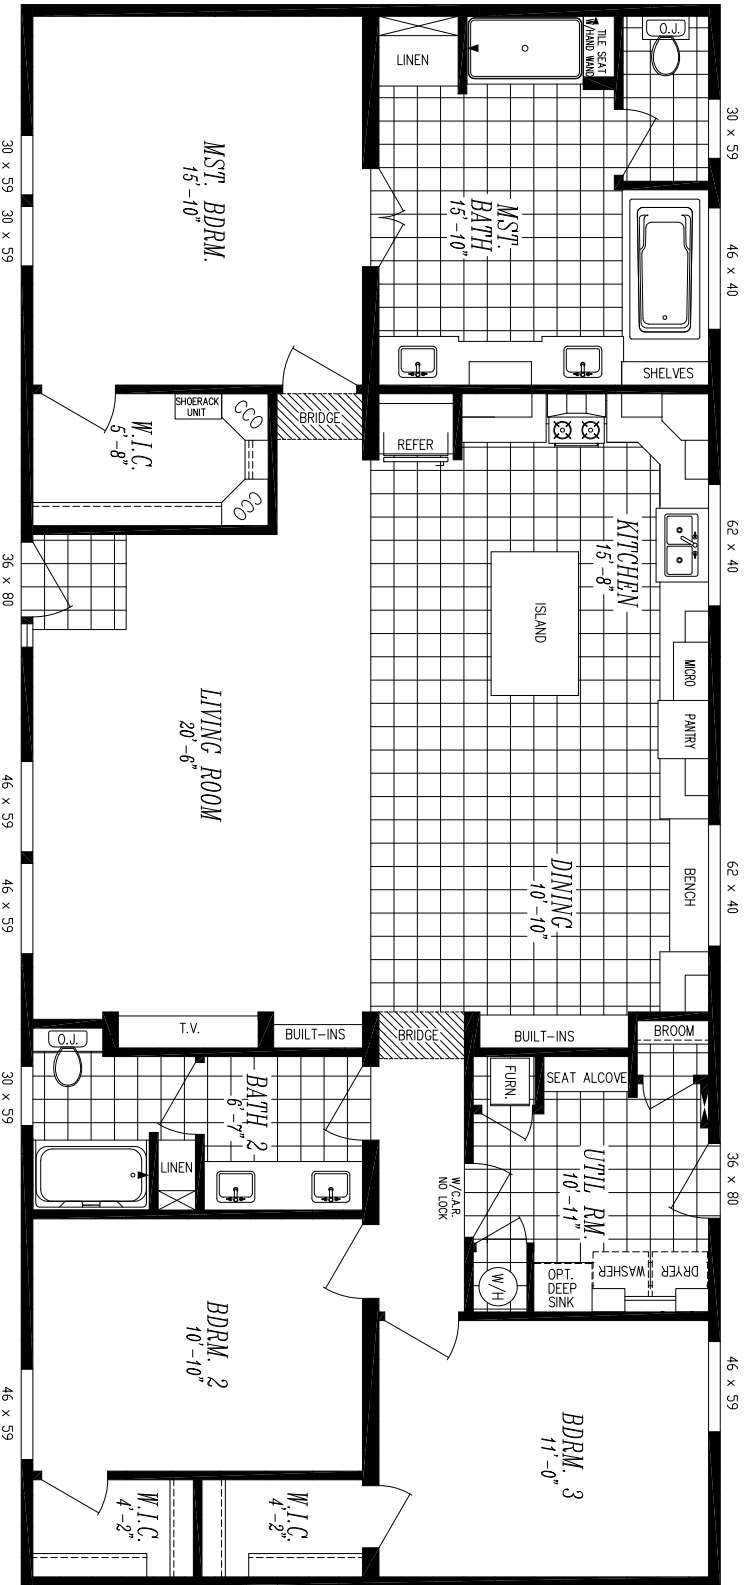

CHATEAU MANOR COLLECTION

"THE STRATFORD" 7780

30'-0" x 68'-0"

APPROX 2,040 SQ. FT.

*OPT. SIDEKICK
REFER/FREEZER*

*OPT. COOK TOP WITH
MICRO/OVEN COMBO*

OPT. RECESSED ENTRY