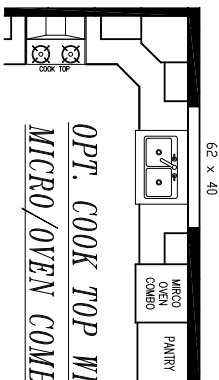

CHATEAU MANOR COLLECTION

"THE STRATFORD" 7780

30'-0" x 68'-0"

APPROX 2,040 SQ. FT.

*OPT. SIDEKICK
REFER/FREEZER*

*OPT. COOK TOP WITH
MICRO/OVEN COMBO*

OPT. RECESSED ENTRY