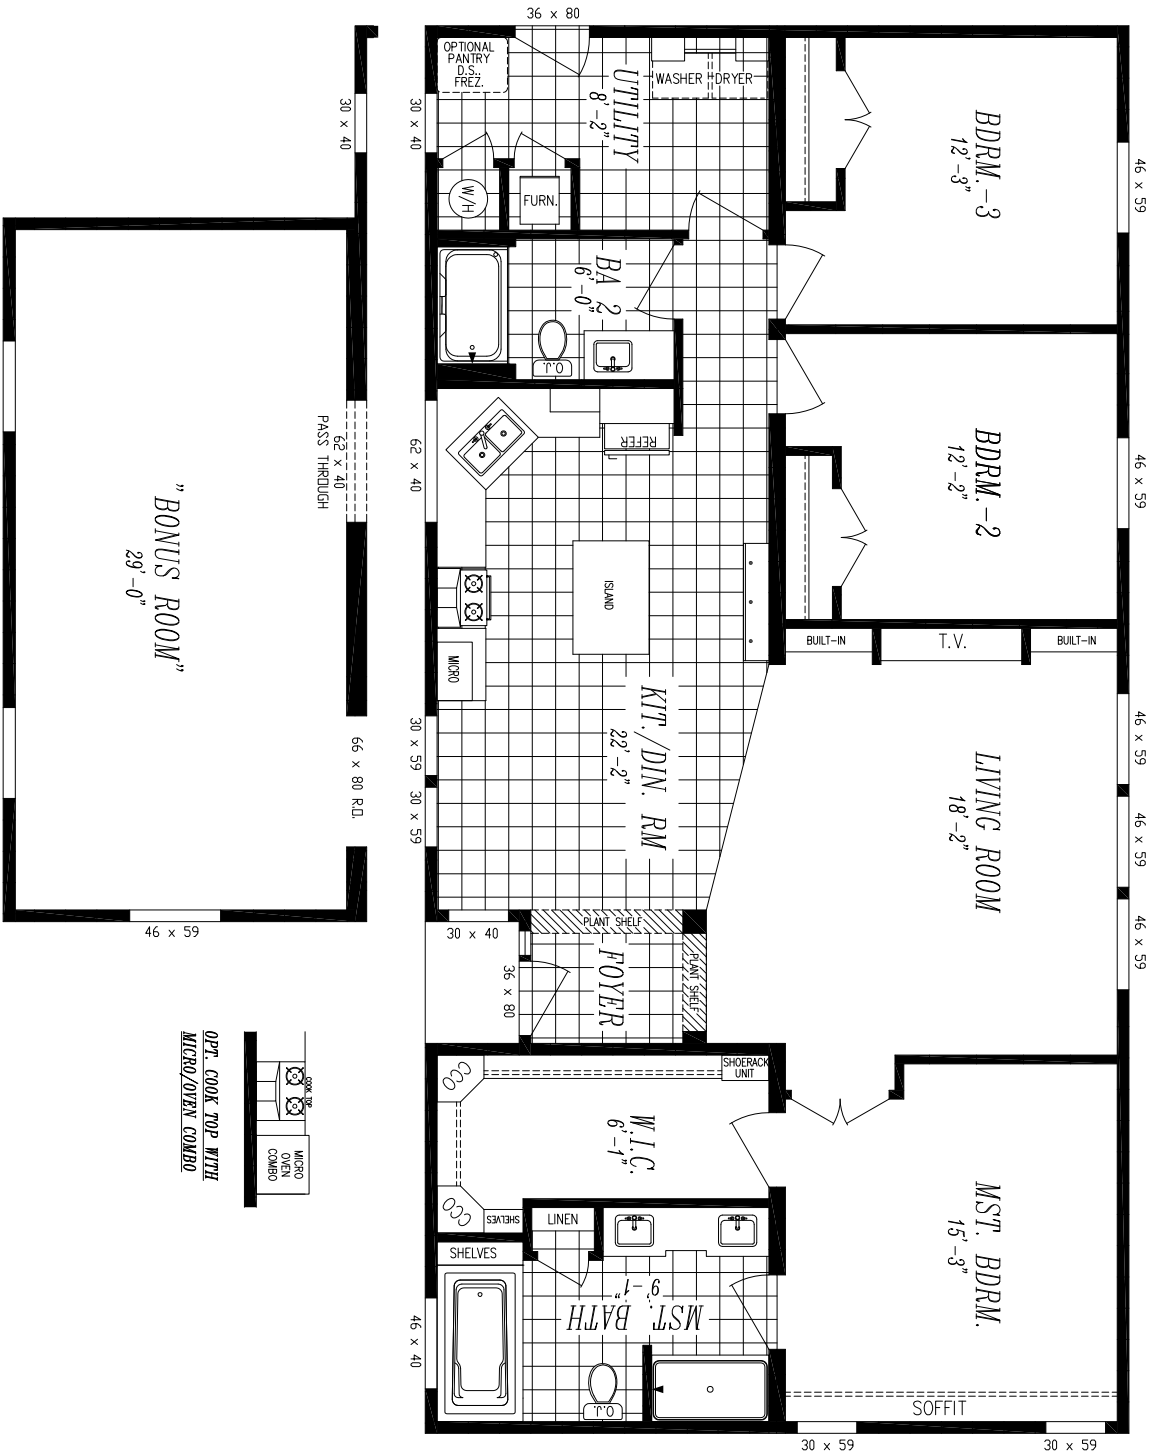

CHATEAU MANOR COLLECTION

"THE CARLISLE" 7765

30'-0" x 60'-0"

APPROX 1,800 SQ. FT.

W/ BONUS ROOM

APPROX. 2,209 SQ. FT.

OPT. BONUS ROOM