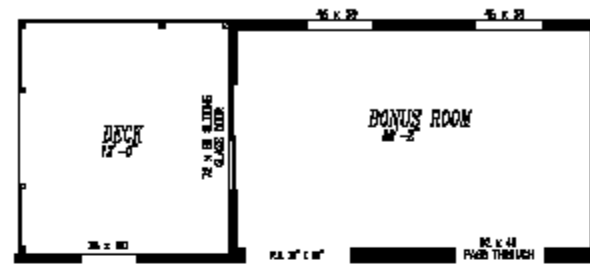

## "THE MONTICELLO" 7720

26'-8" x 64'-0"

APPROX 1,706 SQ. FT.

W/ BONUS ROOM 1,999 SQ. FT.

OPT. BONUS RM.

OPT. COOK TOP AND  
MICRO/OVEN COMBO