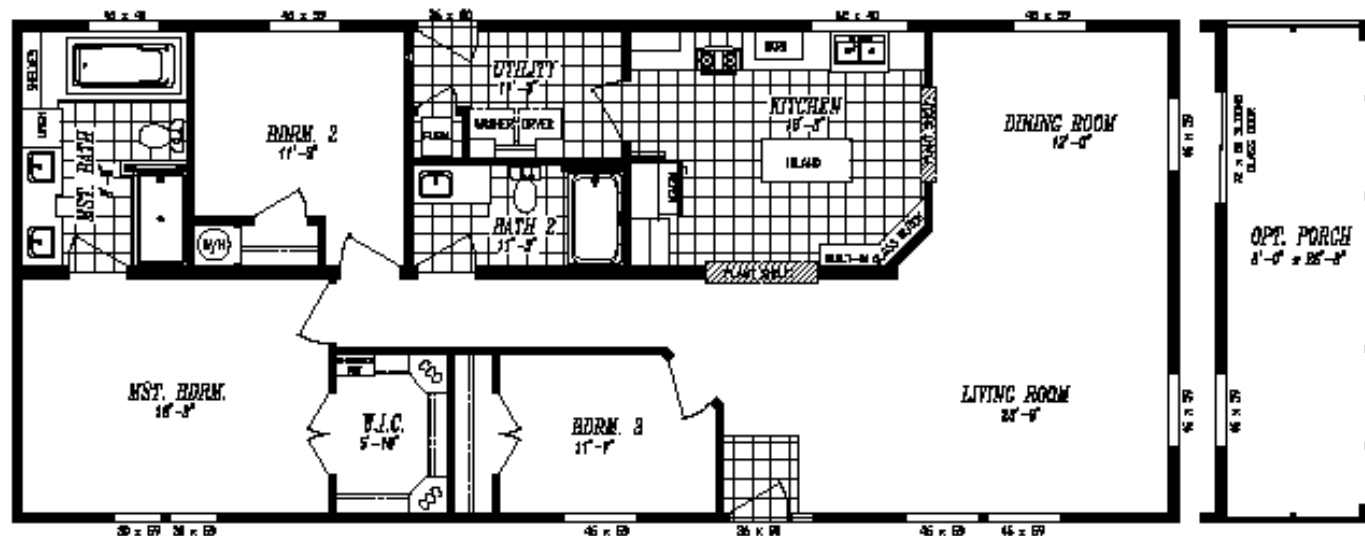

CHATEAU MANOR COLLECTION

"THE WINDSOR" 7712

28'-8" x 62'-0"

APPROX 1,659 SQ. FT.

W/ BONUS ROOM 2,005 SQ. FT.

OPT. COOK TOP AND MICRO/OVEN COMBO

OPT BONUS RM.

OPT. SIDEKICK REFR/FREEZER

OPT. DEN IN PLACE OF BED #3